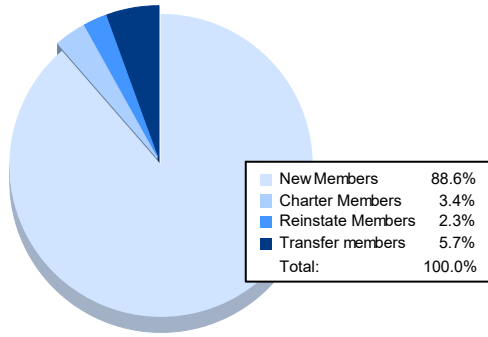

Year	New Clubs	Dropped Clubs	Gain/ Loss Clubs	New Members	Charter Members	Reinstate Members	Transfer Members	Total Member Added	Total Members Dropped	Gain/ Loss Members
2017-2018	2	0	2	126	51	6	6	189	129	60
2018-2019	0	2	-2	102	7	2	8	119	158	-39
2019-2020	0	0	0	64	2	6	12	84	159	-75
2020-2021	1	1	0	83	27	8	3	121	129	-8
2021-2022	0	2	-2	78	3	2	5	88	159	-71
<b>Average</b>	<b>1</b>	<b>1</b>	<b>0</b>	<b>91</b>	<b>18</b>	<b>5</b>	<b>7</b>	<b>120</b>	<b>147</b>	<b>-27</b>

### Membership Composition June 2022 Cumulative