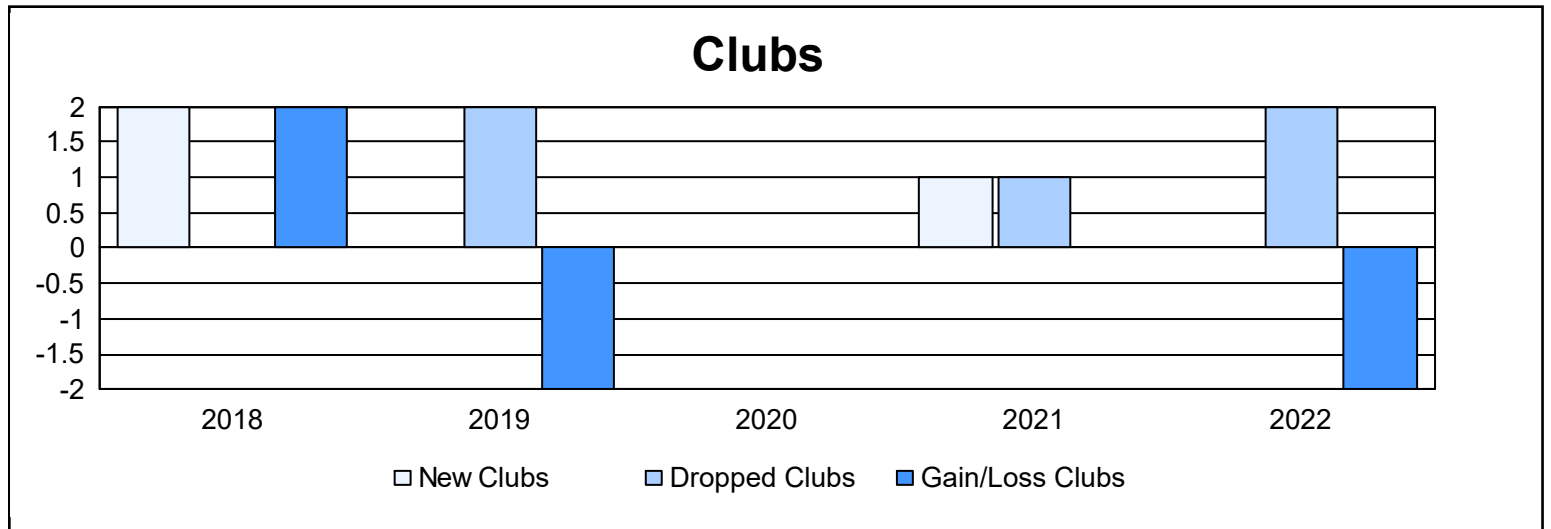

Year	New Clubs	Dropped Clubs	Gain/ Loss Clubs	New Members	Charter Members	Reinstate Members	Transfer Members	Total Member Added	Total Members Dropped	Gain/ Loss Members
2017-2018	2	0	2	126	51	6	6	189	129	60
2018-2019	0	2	-2	102	7	2	8	119	158	-39
2019-2020	0	0	0	64	2	6	12	84	159	-75
2020-2021	1	1	0	83	27	8	3	121	129	-8
2021-2022	0	2	-2	78	3	2	5	88	159	-71
<b>Average</b>	<b>1</b>	<b>1</b>	<b>0</b>	<b>91</b>	<b>18</b>	<b>5</b>	<b>7</b>	<b>120</b>	<b>147</b>	<b>-27</b>

### Membership Composition June 2022 Cumulative