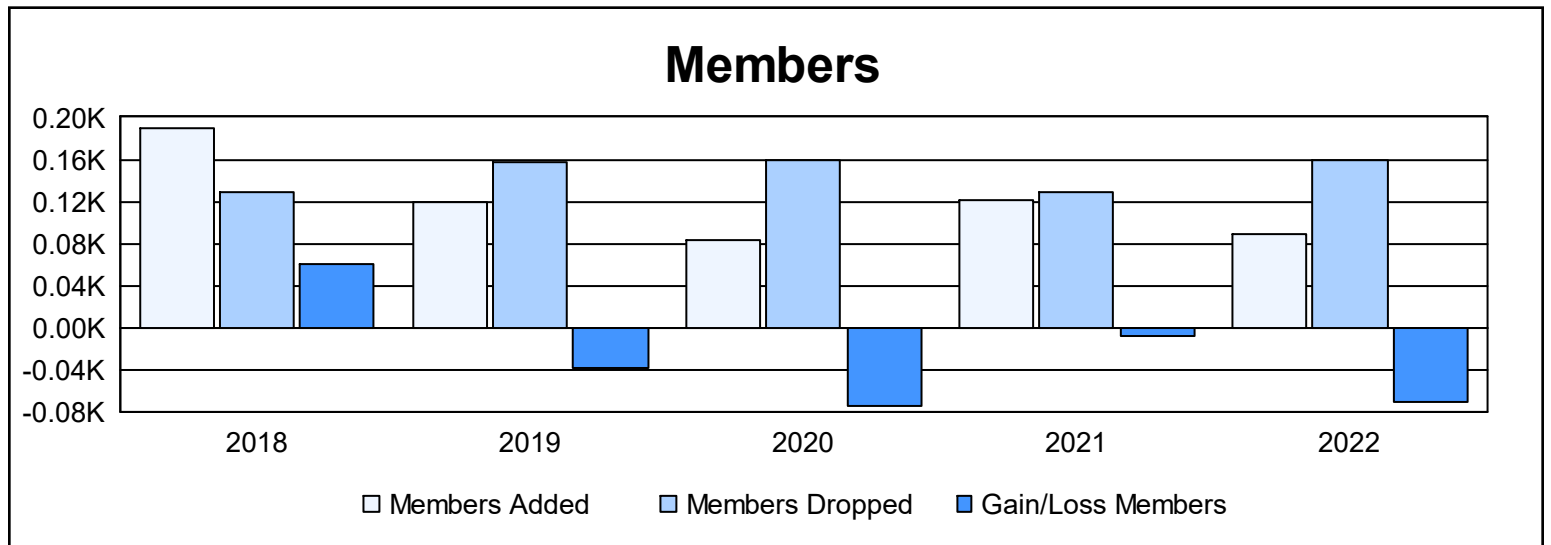

Year	New Clubs	Dropped Clubs	Gain/ Loss Clubs	New Members	Charter Members	Reinstate Members	Transfer Members	Total Member Added	Total Members Dropped	Gain/ Loss Members
2017-2018	2	0	2	126	51	6	6	189	129	60
2018-2019	0	2	-2	102	7	2	8	119	158	-39
2019-2020	0	0	0	64	2	6	12	84	159	-75
2020-2021	1	1	0	83	27	8	3	121	129	-8
2021-2022	0	2	-2	78	3	2	5	88	159	-71
<b>Average</b>	<b>1</b>	<b>1</b>	<b>0</b>	<b>91</b>	<b>18</b>	<b>5</b>	<b>7</b>	<b>120</b>	<b>147</b>	<b>-27</b>

### Membership Composition June 2022 Cumulative